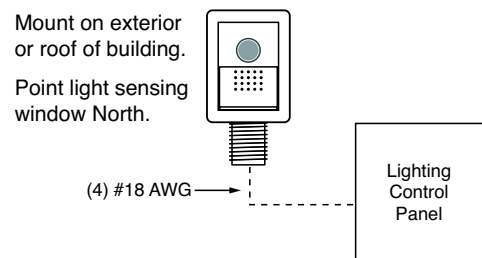

Ordering Information

WattStopper
www.wattstopper.com
800.879.8585

Pub. No. 8406 rev 11/2009

A Group brand | **legrand**