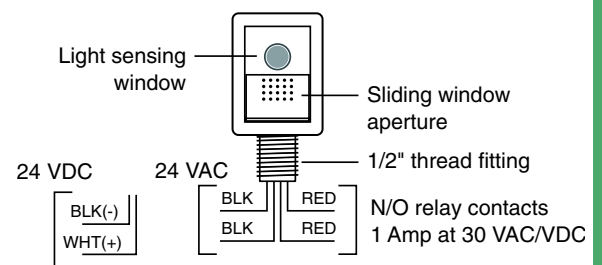

Accessory Enclosure Interior

Accessory Enclosure Interior