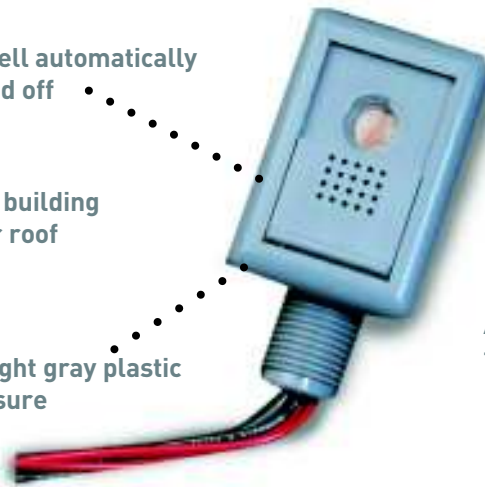

# EM Photocell

Low voltage photocell automatically turns lighting on and off

Mounts on building exterior or roof

Raintight gray plastic enclosure

Compatible with all Watt Stopper lighting control panels and power packs

Simple to wire and install

Adjustable aperture window for varying ON setpoint

PROJECT	PL1000
LOCATION/TYPE	

### Description

The EM is a low voltage photocell used for controlling exterior lighting. It works with Watt Stopper power packs and lighting control panels (Lighting Integrator and LP series panels) by signalling a change in light levels to the panel.

### Operation

Typically mounted so the light level window faces the northern sky, the EM photocell provides an ON signal when the ambient light level drops below a preset "dark" setpoint. It then provides a signal OFF as the ambient light level rises above the preset "light" setpoint. The setpoint can be changed for specific applications by opening and closing the photocell's aperture window. Normally, a lighting control panel or a power pack supplies power to the photocell. The photocell's relay contact red wires are connected to the panel or to a low voltage controlled load.