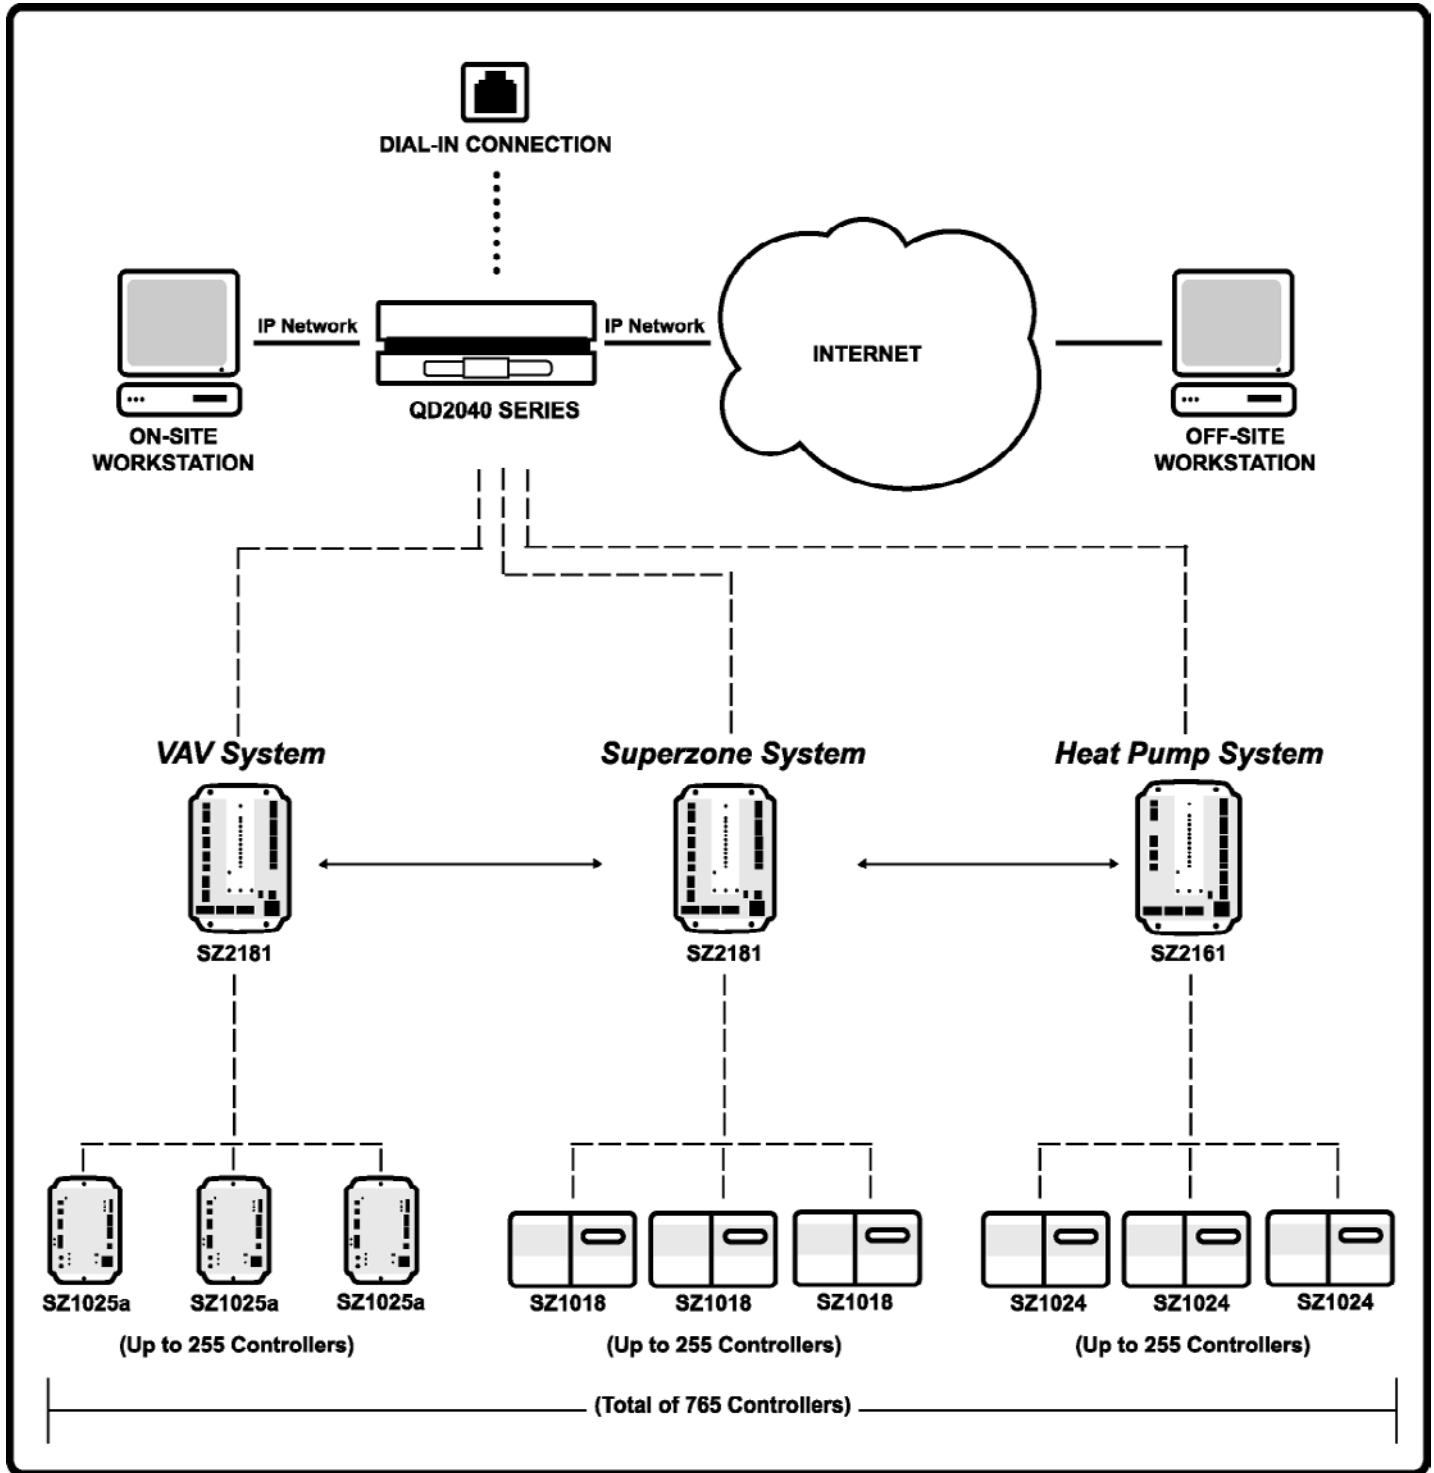

System Architecture

Embedded Ubiquity Networking

QD2040 SERIES EMBEDDED SITE COMMUNICATION CENTER

Provides single site monitoring and control of energy management system with a browser interface. The QD2040 coordinates with other QD2040's through a centrally hosted server to provide multi-site capabilities.

Expanded Embedded Ubiquity Networking

QD2040 SERIES EMBEDDED SITE COMMUNICATION CENTER

Provides system coordination for zoning and loop systems with browser interface. The QD2040 coordinates with other QD2040's through a centrally hosted server to provide multi-site capabilities.

Ubiquity Multi-Site Networking

QD2020i, QD2020ie or QD2040 SERIES SITE COMMUNICATION CENTER

Allows simple single or multi-site monitoring and control with browser interface via the internet from anywhere, anytime utilizing a centrally hosted Ubiquity server.