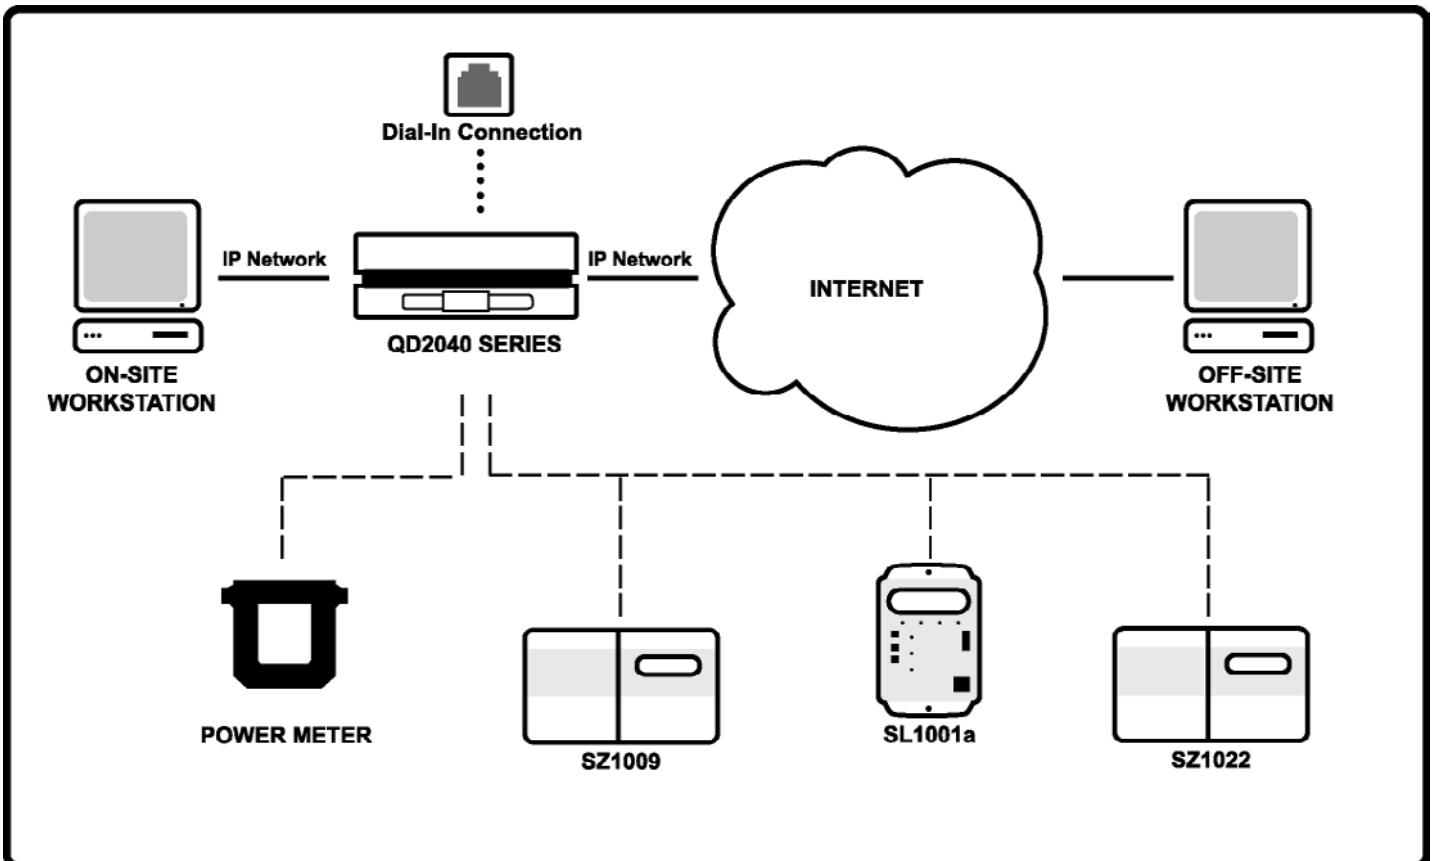

System Architecture

Embedded Ubiquity Networking

QD2040 SERIES EMBEDDED SITE COMMUNICATION CENTER

Provides single site monitoring and control of energy management system with a browser interface. The QD2040 coordinates with other QD2040's through a centrally hosted server to provide multi-site capabilities.

Expanded Embedded Ubiquity Networking

QD2040 SERIES EMBEDDED SITE COMMUNICATION CENTER

Provides system coordination for zoning and loop systems with browser interface. The QD2040 coordinates with other QD2040's through a centrally hosted server to provide multi-site capabilities.

Ubiquity Multi-Site Networking

QD2020i, QD2020ie or QD2040 SERIES SITE COMMUNICATION CENTER

Allows simple single or multi-site monitoring and control with browser interface via the internet from anywhere, anytime utilizing a centrally hosted Ubiquity server.